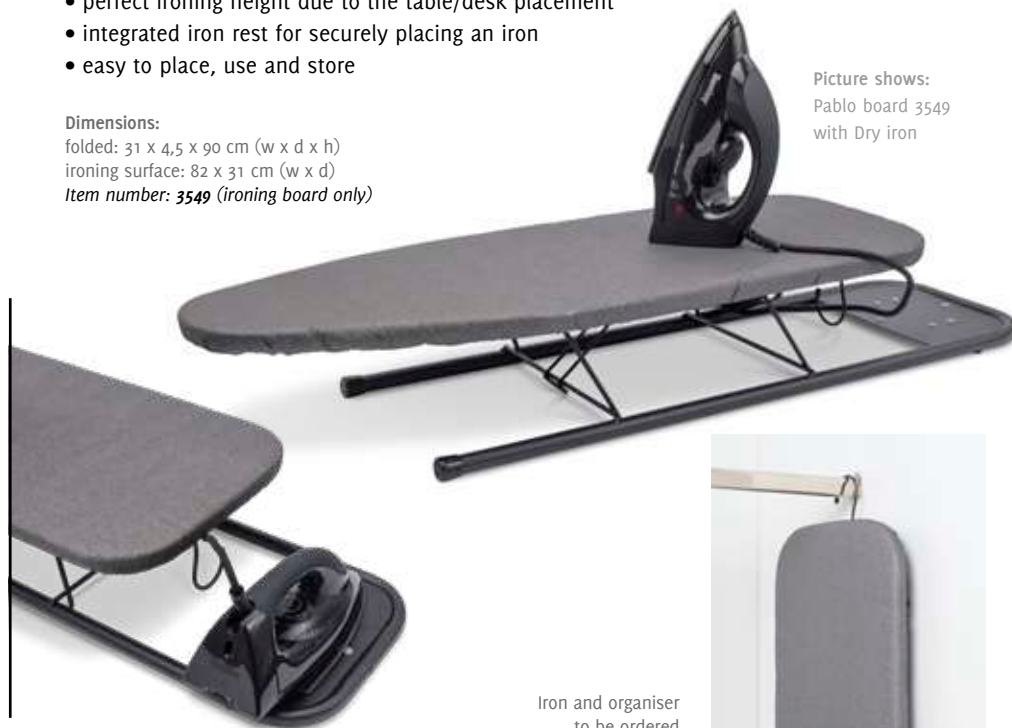

## COMPACT TABLETOP IRONING BOARD

- very compact and useful ironing surface
- perfect ironing height due to the table/desk placement
- integrated iron rest for securely placing an iron
- easy to place, use and store

### Dimensions:

folded: 31 x 4,5 x 90 cm (w x d x h)

ironing surface: 82 x 31 cm (w x d)

Item number: 3549 (ironing board only)

Picture shows:  
Pablo board 3549  
with Dry iron

Iron and organiser  
to be ordered  
separately