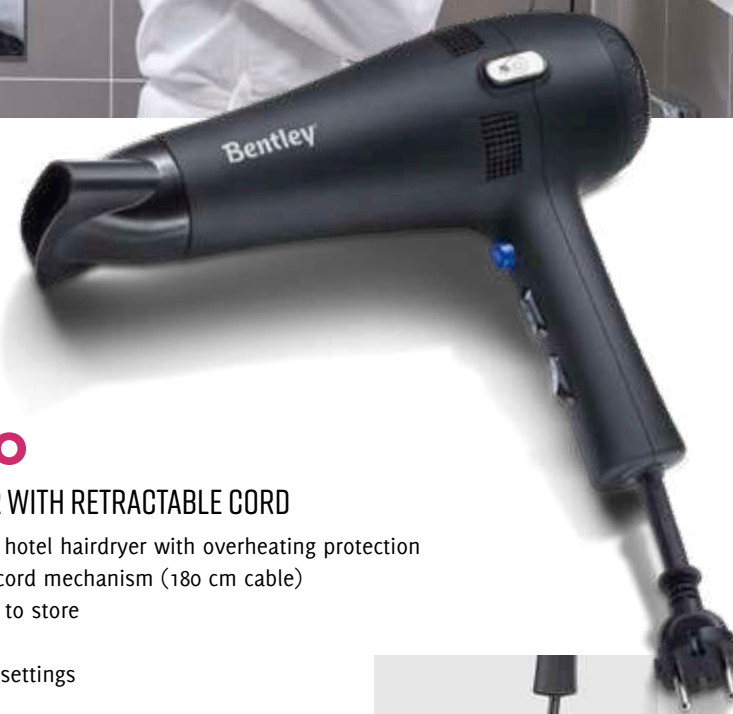

Dimensions:

27,5 x 9,5 x 28,5 cm (w x d x h) (incl. nozzle)

folded 21,5 x 9,5 x 15 cm (w x d x h) (excl. nozzle)

Item numbers: EU 6065 / UK 6066

optional  
hairdryer bag

27

## Sirocco

HOTEL HAIRDRYER WITH RETRACTABLE CORD

- safe 1800 – 2100 w hotel hairdryer with overheating protection
- strong retractable cord mechanism (180 cm cable)
- space-saving, easy to store
- cold air button
- three temperature settings
- two speed settings
- removable nozzle and air filter for easy cleaning
- durable matte finish
- CE / Intertek GS approved