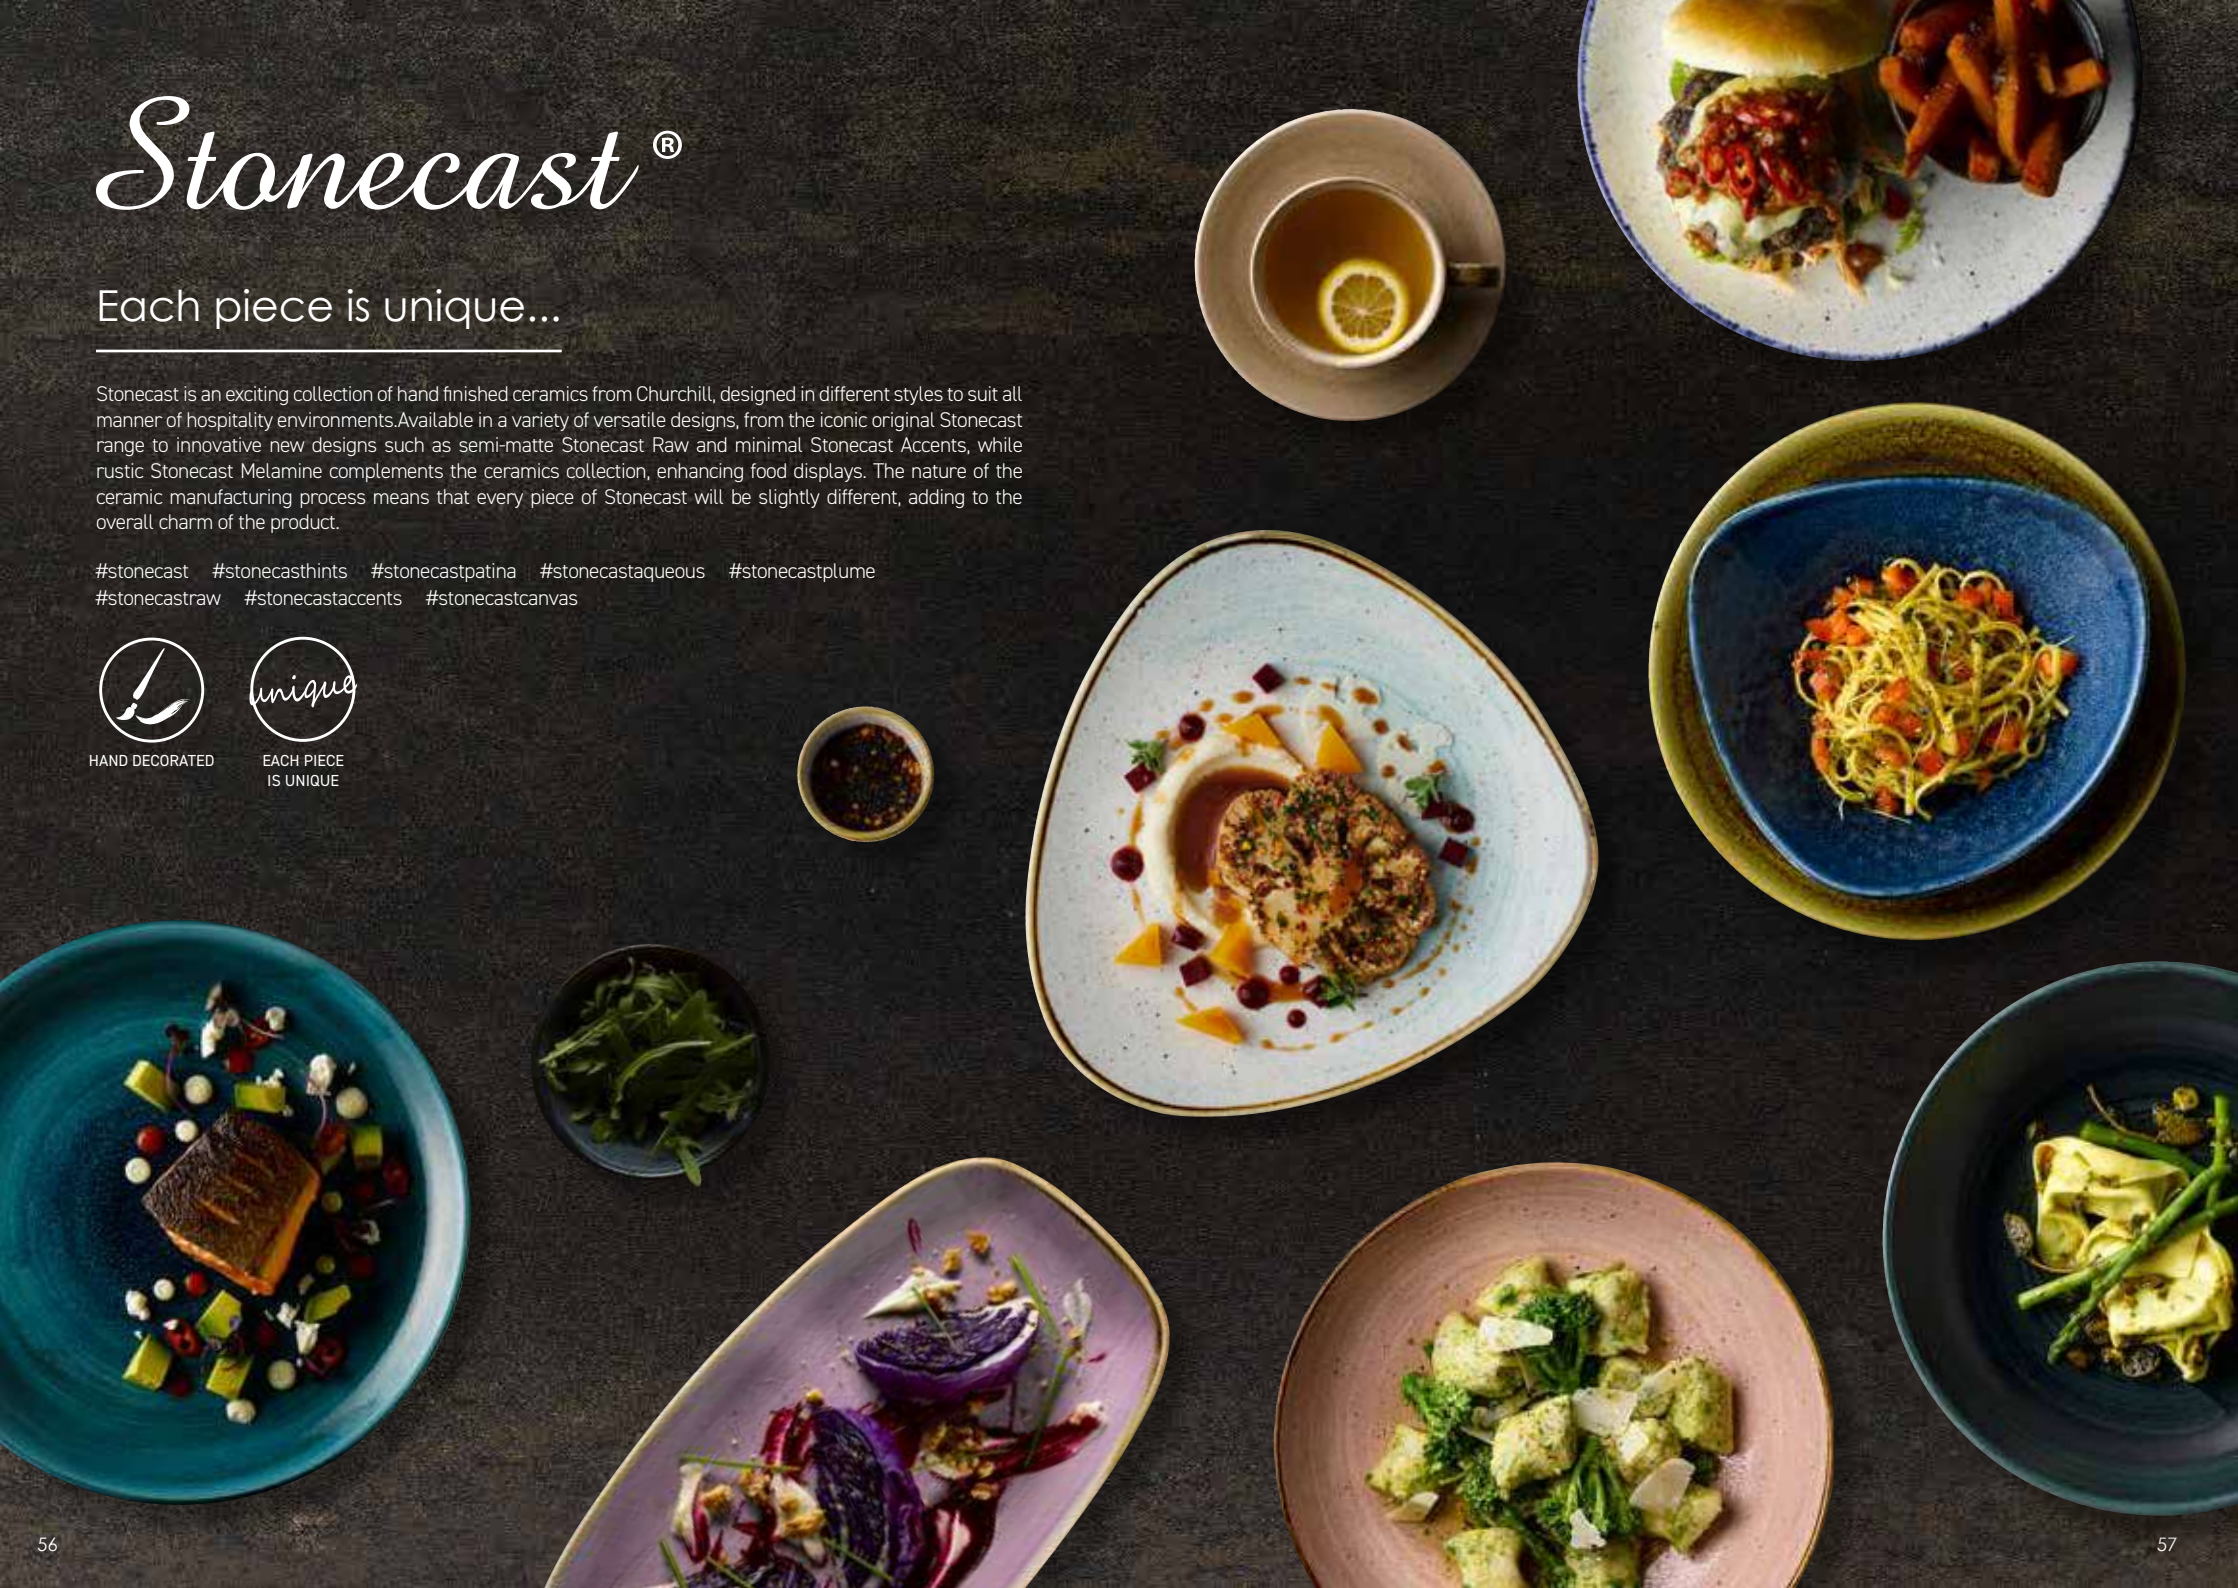

Stonecast®

Each piece is unique...

Stonecast is an exciting collection of hand finished ceramics from Churchill, designed in different styles to suit all manner of hospitality environments. Available in a variety of versatile designs, from the iconic original Stonecast range to innovative new designs such as semi-matte Stonecast Raw and minimal Stonecast Accents, while rustic Stonecast Melamine complements the ceramics collection, enhancing food displays. The nature of the ceramic manufacturing process means that every piece of Stonecast will be slightly different, adding to the overall charm of the product.

#stonecast #stonecasthints #stonecastpatina #stonecastaqueous #stonecastplume
#stonecastraw #stonecastaccents #stonecastcanvas

HAND DECORATED

EACH PIECE
IS UNIQUE