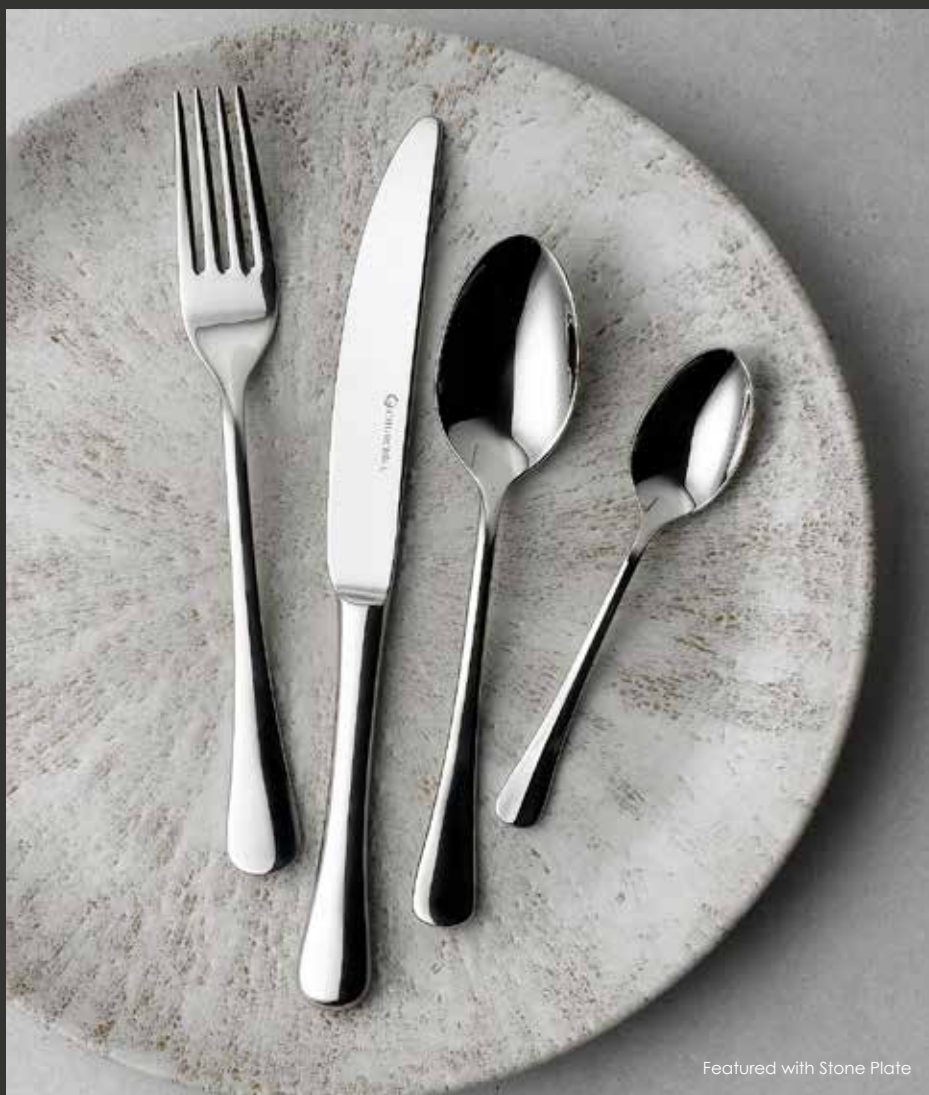

CHURCHILL

Tanner

Price shown is price per piece.

Soft and simplistic Tanner cutlery shapes are stylish and ergonomically designed for comfort when holding. The contemporary and versatile design is ideal for both casual or premium dining, enhancing the dining experience and complementing the Churchill ceramics portfolio.

Featured with Stone Plate

TABLE FORK
TA TAF01 20.7cm
4mm
CTN QTY 12 €4.92

TABLE KNIFE
TA TAKN1 23.6cm
8mm
CTN QTY 12 €5.97

STEAK KNIFE
TA STKN1 23.6cm
8mm
CTN QTY 12 €5.97

TABLE SPOON
TA TASP1 20.6cm
4mm
CTN QTY 12 €4.92

DESSERT FORK
TA DEFO1 18.2cm
3.5mm
CTN QTY 12 €4.59

DESSERT KNIFE
TA DEKN1 21cm
7.5mm
CTN QTY 12 €5.38

DESSERT SPOON
TA DESP1 18.2cm
3.5mm
CTN QTY 12 €4.59

CAKE FORK
TA CAF01 13.6cm
2.5mm
CTN QTY 12 €3.38

FISH KNIFE
TA FIKN1 20.5cm
3.5mm
CTN QTY 12 €4.92

SOUP SPOON
TA SOSP1 17cm
3.5mm
CTN QTY 12 €4.59

TEASPOON
TA TESP1 13.6cm
2.5mm
CTN QTY 12 €3.22

DEMITASSE SPOON
TA DMSP1 11cm
2.5mm
CTN QTY 12 €2.89