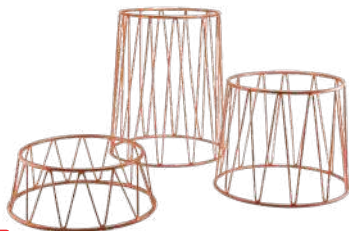

NEW

Copper Crown Buffet Risers

Code	Size (Ø x H x Ø)	MOQ	Pack	Each
RSR-CC10	20 x 10 x 25cm	1	6	£11.50
RSR-CC20	20 x 20 x 25cm	1	6	£17.88
RSR-CC30	20 x 30 x 25cm	1	6	£22.86

- Made from coated Steel.
- Non-slip Plastic coating.